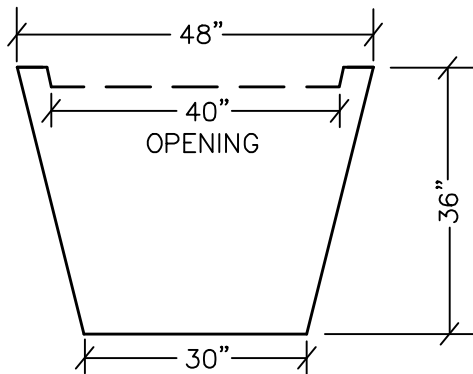

CAIRO PLANTER
MODEL NUMBER 1K-4836

TOP VIEW

SIDE VIEW